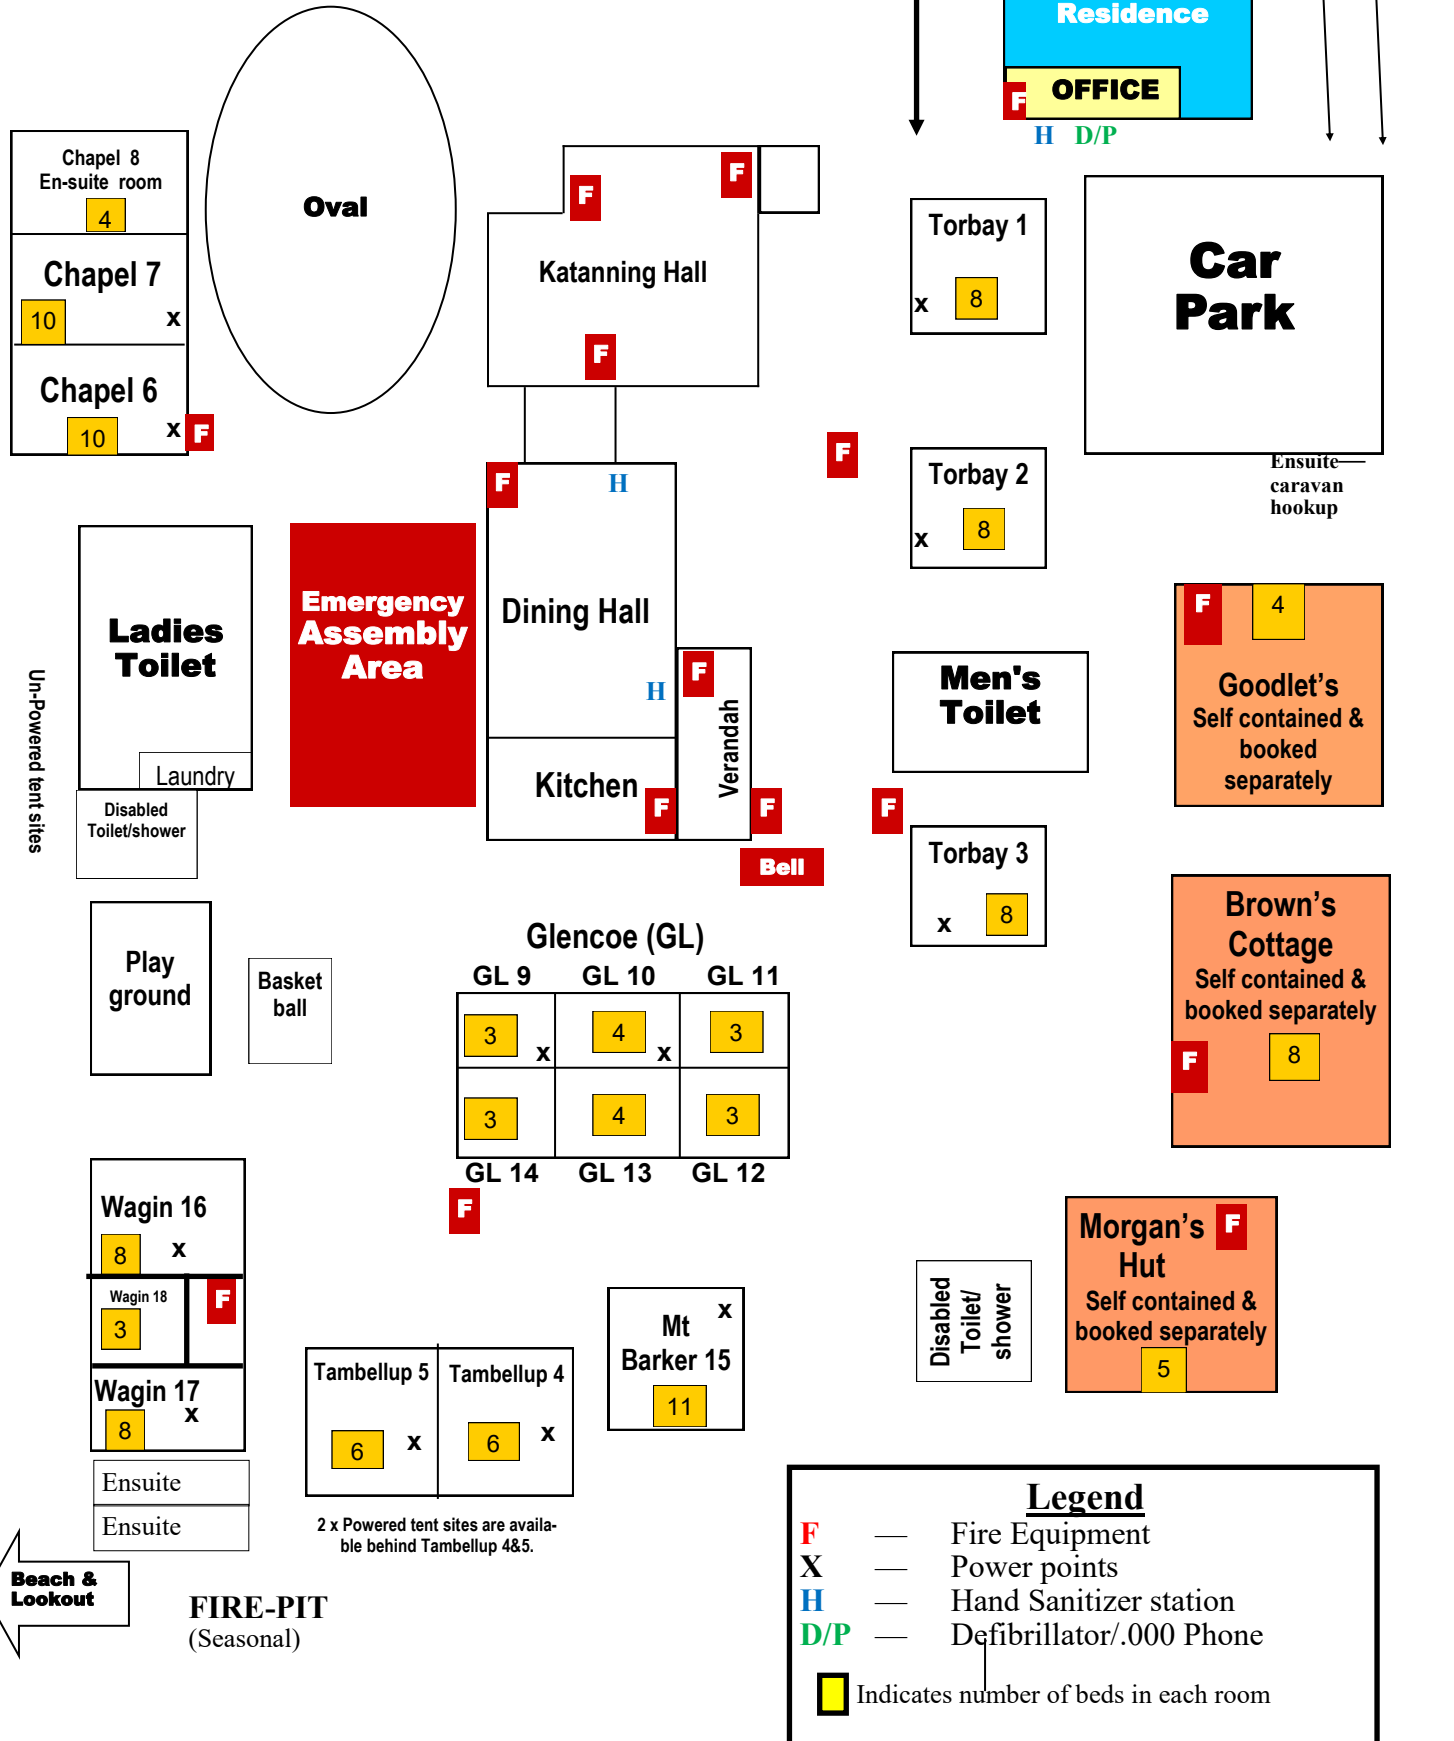

KENNEDY

Camping Centre

CAMPSITE MAP

(not to scale)

Legend

- F** — Fire Equipment
- X** — Power points
- H** — Hand Sanitizer station
- D/P** — Defibrillator/.000 Phone
- [Yellow Box]** Indicates number of beds in each room