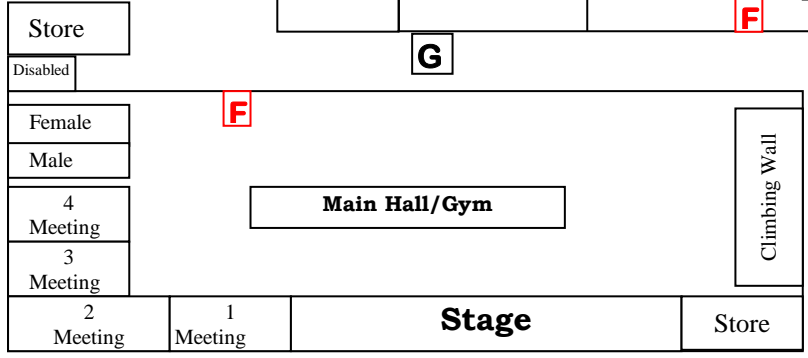

Mini Golf

**BLUE RIDGE - Cabin**  
(5 rooms x 8 & 1 room x 4)

**EMERGENCY EVACUATION ASSEMBLY POINT**

**WILDERNESS - Cabin**  
(5 rooms x 8)

**HEAD LAND Cabin**  
(5 rooms x 8)

**Swimming Pool**

Out of Bounds

Gas Tank

**Legend**

- E** - Evacuation Assembly Point
- F** - Fire Equipment
- A** - Ablution Block
- L** - Laundry
- S** - Switchboard
- W** - Water Valve
- G** - Gas Valve

Transit Rd