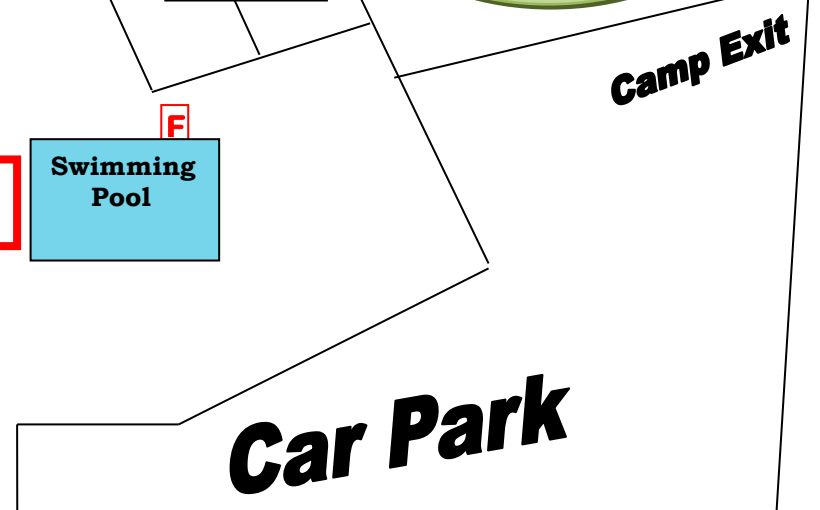

Mini Golf

**BLUE RIDGE - Cabin**  
(5 rooms x 8 & 1 room x 4)

**EMERGENCY EVACUATION ASSEMBLY POINT**

**WILDERNESS - Cabin**  
(5 rooms x 8)

**HEAD LAND Cabin**  
(5 rooms x 8)

**Swimming Pool**

Out of Bounds

Gas Tank

**Legend**

- E** - Evacuation Assembly Point
- F** - Fire Equipment
- A** - Ablution Block
- L** - Laundry
- S** - Switchboard
- W** - Water Valve
- G** - Gas Valve

Transit Rd