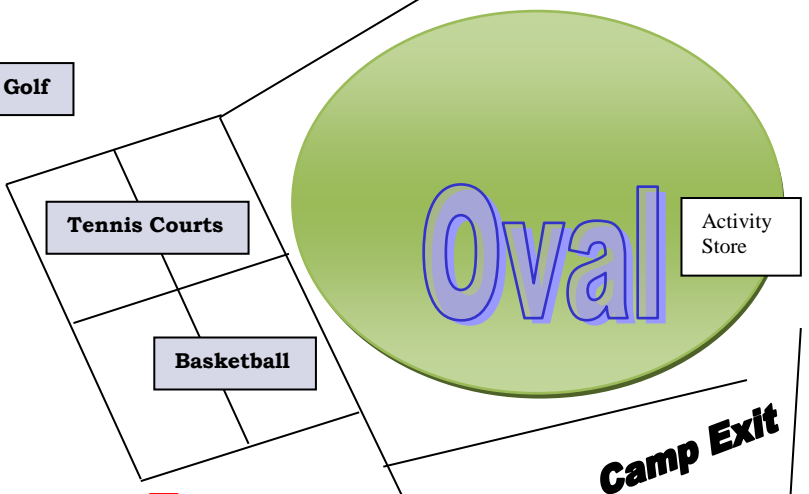

Mini Golf

**BLUE RIDGE - Cabin**  
(5 rooms x 8 & 1 room x 4)

**EMERGENCY EVACUATION ASSEMBLY POINT**

**WILDERNESS - Cabin**  
(5 rooms x 8)

**HEAD LAND Cabin**  
(5 rooms x 8)

**Swimming Pool**

Out of Bounds

Gas Tank

**Legend**

- E** - Evacuation Assembly Point
- F** - Fire Equipment
- A** - Ablution Block
- L** - Laundry
- S** - Switchboard
- W** - Water Valve
- G** - Gas Valve

Transit Rd